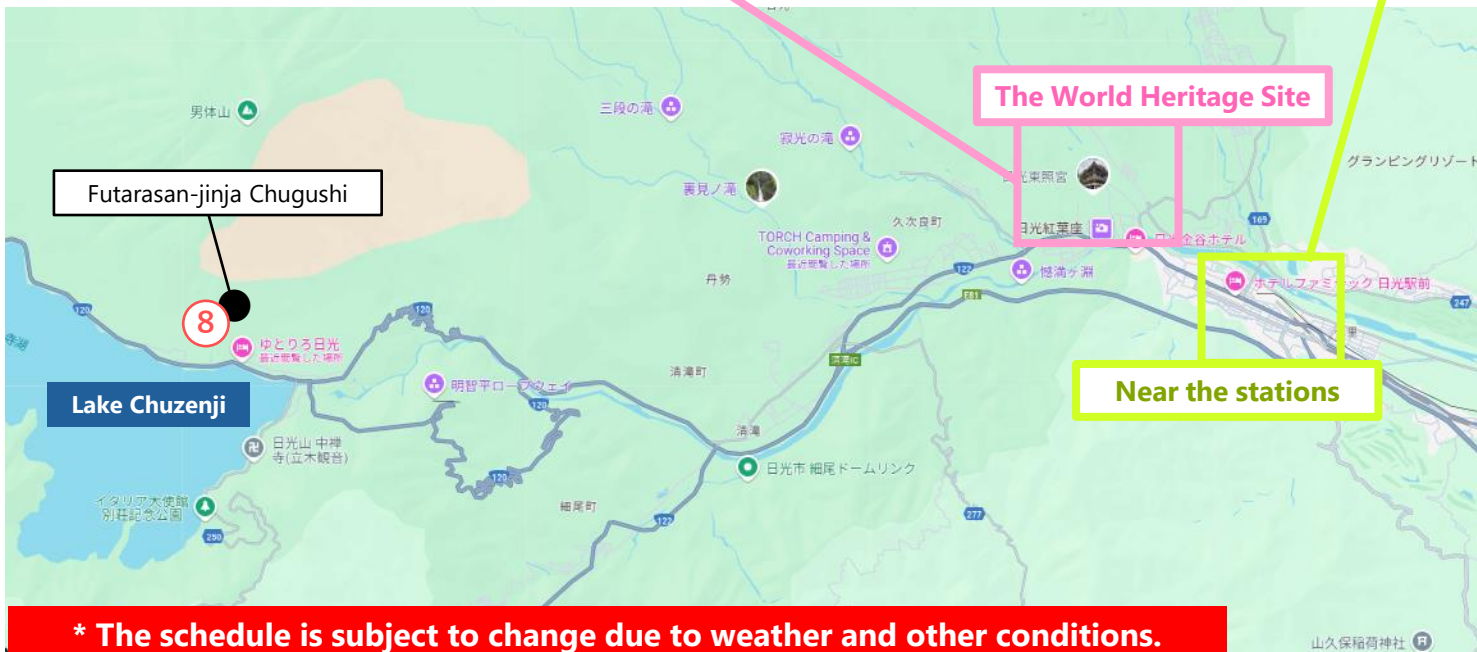

Display of 25th Anniversary Monument Schedule and Map

In 2024

- ① **From October 25**
In front of Sanbutsudo hall,
Nikko-zan Rinnoji Temple
- ② **From November 16**
In front of Five-story Pagoda,
Nikko Toshogu Shrine
- ① **From December 2**
In front of Sanbutsudo hall,
Nikko-zan Rinnoji Temple
- ③ **From December 20**
Near Shinkyo Bridge, Nikko
Futarasan-jinja Shrine

In 2025

- ④ **From January 14**
At the Square in front of
TOBU Nikko station
- ⑤ **From April 10**
In front of Torii gate of Nikko
Futarasan-jinja Shrine
- ⑥ **From April 21**
Omotesando Street,
in the World Heritage area
- ⑦ **From May 11**
In front of JR Nikko station
- ⑧ **From July 31**
Near the main hall of
Futarasan-jinja Chugushi
- ⑨ **From August 9**
At mekke Nikko Kyodo Center