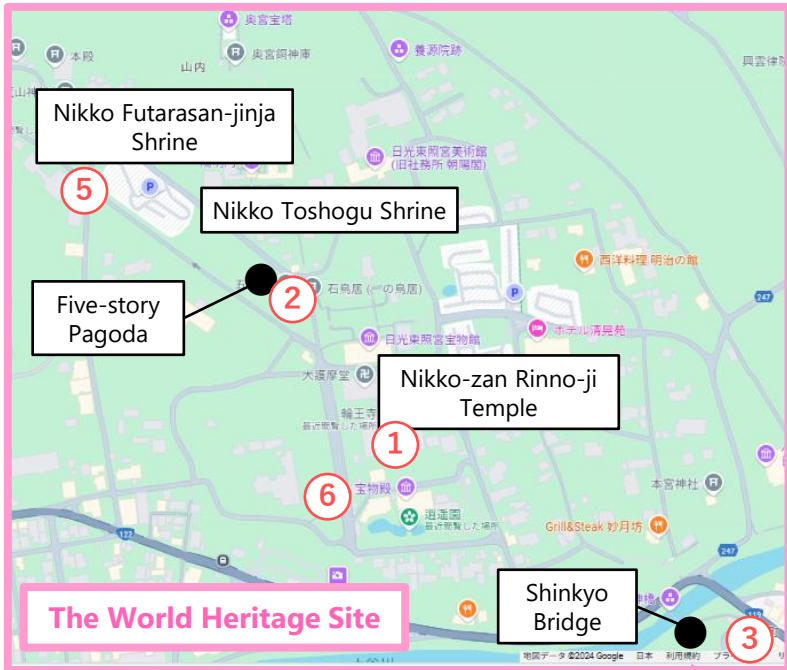

Display of 25th Anniversary Monument Schedule and Map

In 2024

- ① **From October 25**
In front of Sanbutsudo hall,
Nikko-zan Rinnoji Temple
- ② **From November 16**
In front of Five-story Pagoda,
Nikko Toshogu Shrine
- ① **From December 2**
In front of Sanbutsudo hall,
Nikko-zan Rinnoji Temple
- ③ **From December 20**
Near Shinkyo Bridge, Nikko
Futarasan-jinja Shrine

In 2025

- ④ **From January 14**
At the Square in front of
TOBU Nikko station
- ⑤ **From April 10**
In front of Torii gate of Nikko
Futarasan-jinja Shrine
- ⑥ **From April 21**
Omotesando Street,
in the World Heritage area
- ⑦ **From May 11**
In front of JR Nikko station
- ⑧ **From July 31**
Near the main hall of
Futarasan-jinja Chugushi
- ⑨ **From August 9**
At mekke Nikko Kyodo Center