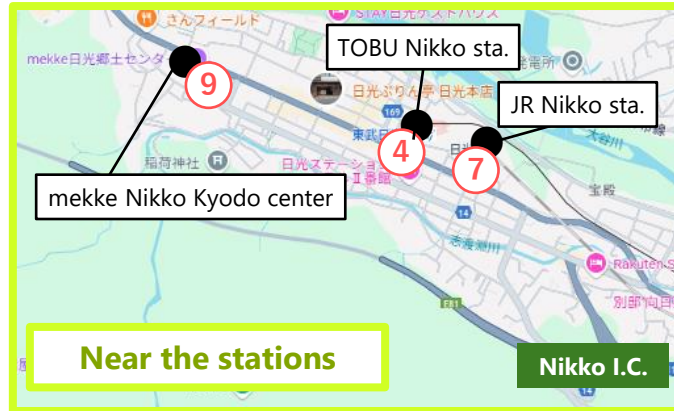

Display of 25th Anniversary Monument Schedule and Map

In 2024

- ① **From October 25**
In front of Sanbutsudo hall,
Nikko-zan Rinnoji Temple
- ② **From November 16**
In front of Five-story Pagoda,
Nikko Toshogu Shrine
- ① **From December 2**
In front of Sanbutsudo hall,
Nikko-zan Rinnoji Temple
- ③ **From December 20**
Near Shinkyo Bridge, Nikko
Futarasan-jinja Shrine

In 2025

- ④ **From January 14**
At the Square in front of
TOBU Nikko station
- ⑤ **From April 10**
In front of Torii gate of Nikko
Futarasan-jinja Shrine
- ⑥ **From April 21**
Omotesando Street,
in the World Heritage area
- ⑦ **From May 11**
In front of JR Nikko station
- ⑧ **From July 31**
Near the main hall of
Futarasan-jinja Chugushi
- ⑨ **From August 9**
At mekke Nikko Kyodo Center